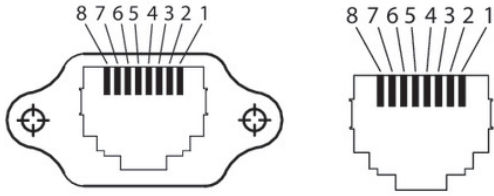

Pin assignment

RJ45S RJ45

1: 1

2: 2

3: 3

4: 4

RJ45S RJ45

5: 5

6: 6

7: 7

8: 8